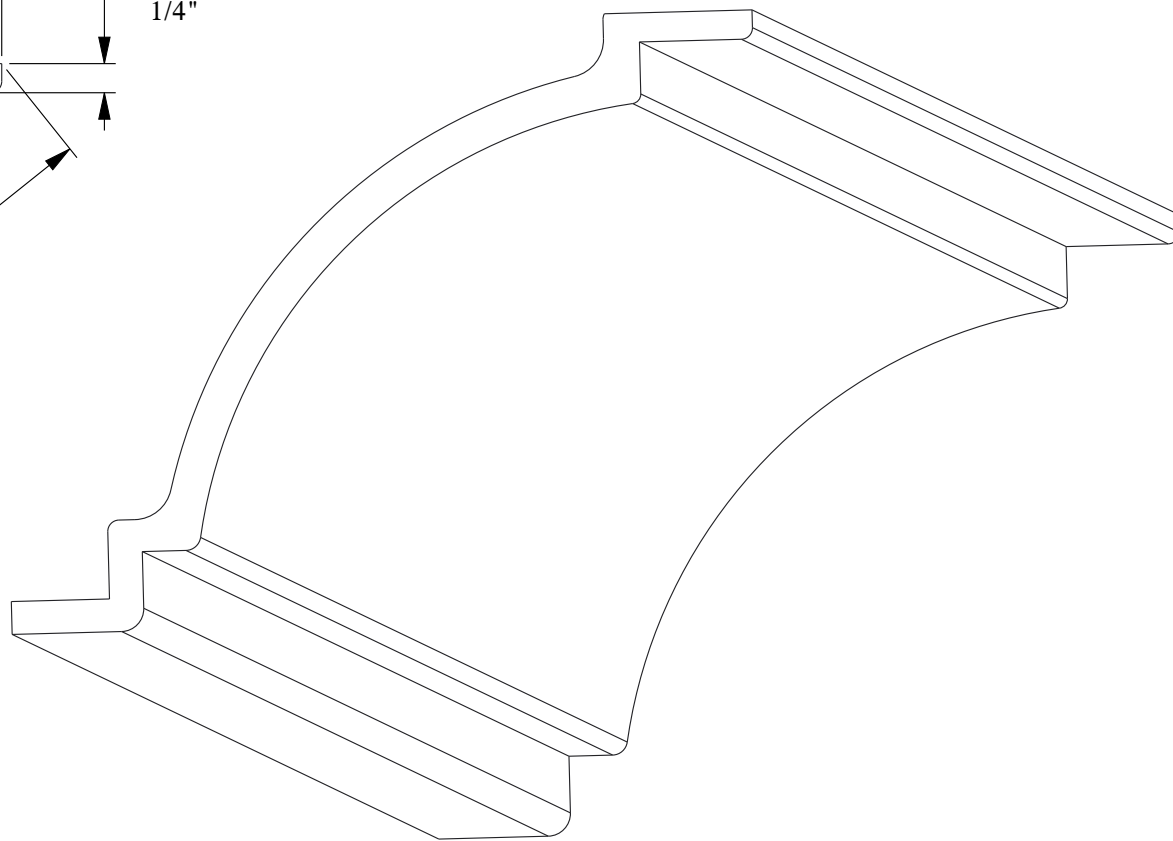

SCALE 1:2

SCALE 1:2

Product length 2440mm

ORAC[®]
DECOR

Biekorfstraat 32
8400 Oostende - Belgium
Tel +32 (0)59 80 32 52
www.oracdecor.com
info@oracdecor.com

Part name: C820

Designed by: ORAC

Designed on: 01-Jan-1977

Unless otherwise specified: all dimensions are in millimeters and inches, scale 1:1, length 2 meters

All information in this document is Orac's exclusive property. It may in no case be reproduced, even partly, be communicated to a third party or used for any possible purpose without ORAC's express written permission. Further legal information can be found at <https://www.oracdecor.com/en/general-sales-conditions>