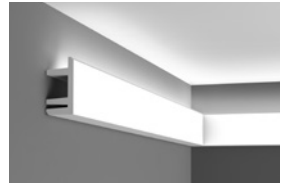

C381 L3 Linear Led Lighting

200 x 9,5 x 5 cm
Purotouch®