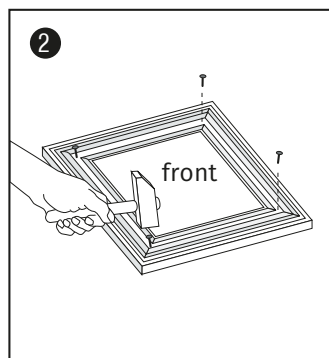

INSTALLATION INSTRUCTIONS
WAINSCOTING WITH PANELS

ONLY FULL GUARANTEE WITH DECOFIX

VOLLEDIGE GARANTIE ENKEL BIJ GEBRUIK VAN DECOFIX
GARANTIE TOTALE UNIQUEMENT AVEC COLLE DECOFIX
VOLLSTÄNDIGE GARANTIE NUR BEI DER VERWENDUNG VON DECOFIX
GARANTÍA COMPLETA SÓLO SI SE UTILIZA DECOFIX
GARANZIA COMPLETA SOLO CON DECOFIX
ГАРАНТИЯ НА ПРОДУКЦИЮ ДЕЙСТВУЕТ ТОЛЬКО ПРИ ИСПОЛЬЗОВАНИИ КЛЕЯ DECOFIX

Installation of panelled wainscoting | Installatie van lambrisering met panelen | Installation des lambris avec des panneaux |
Installation von Lambris mit Paneelen | Instalación de arrimadero con paneles | Installazione di rivestimenti a pannelli | Установка
панелей со вставками

REMOVAL EXCESS ADHESIVE | VERWIJDEREN
OVERTOLLIGE LIJM | ÉLIMINEZ LES EXCÈS
DE COLLE | ÜBERSCHÜSSIGEN KLEBER
ENTFERNEN | ELIMINAR EL EXCESO DE ADHESIVO
| RIMUOVERE LA COLLA IN ECCESSO | УДАЛИТЕ
ОСТАТКИ

DecoFix Power: Soap solution | Zeepoplossing |
Solution savonneuse | Seifenlösung | Agua y jabón |
Acqua e sapone | Используйте мыльный раствор
DecoFiller: Water | Water | De l'eau | Wasser |
Agua | Acqua | Вода