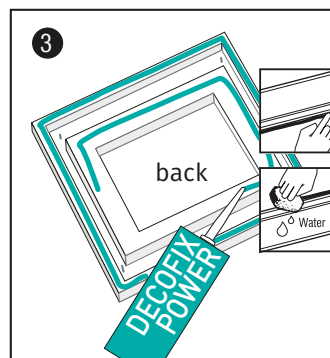

INSTALLATION INSTRUCTIONS
WAINSCOTING WITH PANELS

ONLY FULL GUARANTEE WITH DECOFIX

VOLLEDIGE GARANTIE ENKEL BIJ GEBRUIK VAN DECOFIX
GARANTIE TOTALE UNIQUEMENT AVEC COLLE DECOFIX
VOLLSTÄNDIGE GARANTIE NUR BEI DER VERWENDUNG VON DECOFIX
GARANTÍA COMPLETA SÓLO SI SE UTILIZA DECOFIX
GARANZIA COMPLETA SOLO CON DECOFIX
ГАРАНТИЯ НА ПРОДУКЦИЮ ДЕЙСТВУЕТ ТОЛЬКО ПРИ ИСПОЛЬЗОВАНИИ КЛЕЯ DECOFIX

Installation of panelled wainscoting | Installatie van lambrisering met panelen | Installation des lambris avec des panneaux |
Installation von Lambris mit Paneelen | Instalación de arrimadero con paneles | Installazione di rivestimenti a pannelli | Установка
панелей со вставками

REMOVAL EXCESS ADHESIVE | VERWIJDEREN
OVERTOLLIGE LIJM | ÉLIMINEZ LES EXCÈS
DE COLLE | ÜBERSCHÜSSIGEN KLEBER
ENTFERNEN | ELIMINAR EL EXCESO DE ADHESIVO
| RIMUOVERE LA COLLA IN ECCESSO | УДАЛИТЕ
ОСТАТКИ

DecoFix Power: Soap solution | Zeepoplossing |
Solution savonneuse | Seifenlösung | Agua y jabón |
Acqua e sapone | Используйте мыльный раствор
DecoFiller: Water | Water | De l'eau | Wasser |
Agua | Acqua | Вода